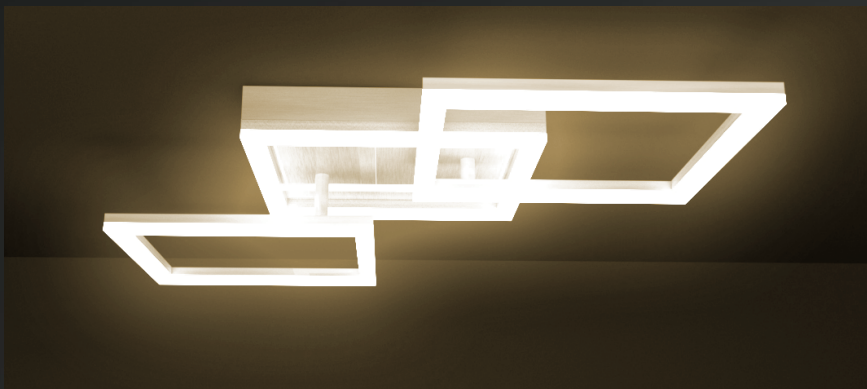

Bauhaus Design

Simple but classic design

We are thinking more design element optional for different space with better light effect.

Our thinking of innovative designing is according to the light appearance, the optics, the working environment and the end user's prefer CCT and Brightness for more optional, it's one of your best choice light.