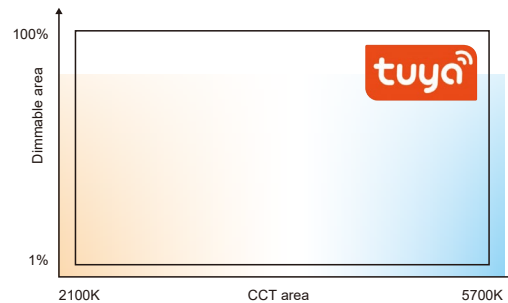

WIFI with (APP) -Model No.

Setting the CCT & Brightness as nature sunlight as healthy automatic
Adjusting the CCT & Brightness by user as prefer at the same time
Smart control by APP, both local and long-distance remote control