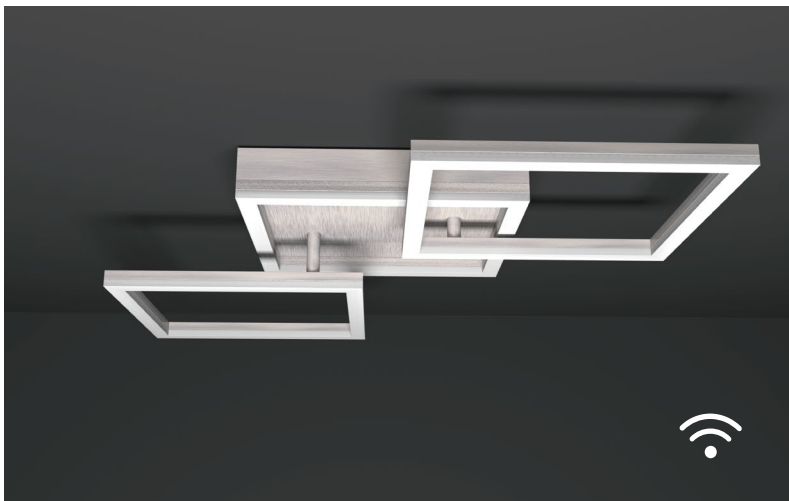

Bauhaus Specification

With (APP)+Conroller

Part No.	■ CTMB5445WN- 90035
Wattge	■ 45W
Voltage	■ AC200-240V
Current	■ 275mA
Dimmable	■ Yes
Dimmer type	■ WIFI
CCT	■ 2100K~5000K
CRI	■ 3600lm (2700K)
Lumens	■ 95
Colour	■ Satin Nickel
Dimmension	■ 910* 425* 105mm (Maximum)
Life Span(hrs)	■ 5 year