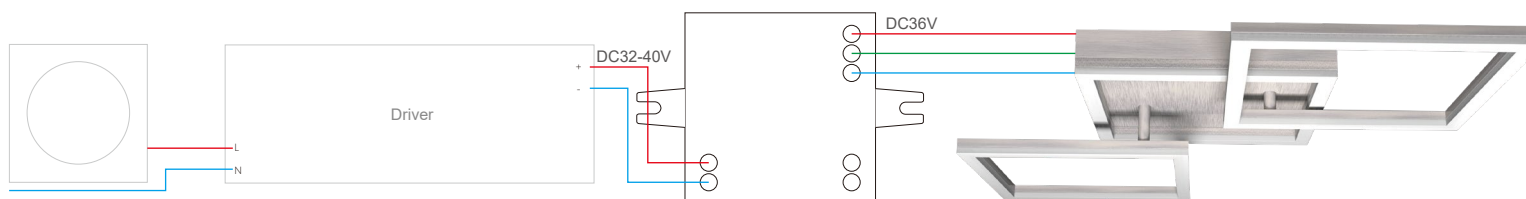

SUNWHITE & with triac dimmalbe

Choosing the CCT & Brightness as prefer

When the brightness turn to 20%, Can achieving dim to Warm function.
When the Brightness turn to less than 20%, it changes to SUNWHITE technology system ,
and changing the CCT as sunrise and sunset automatic in a day.