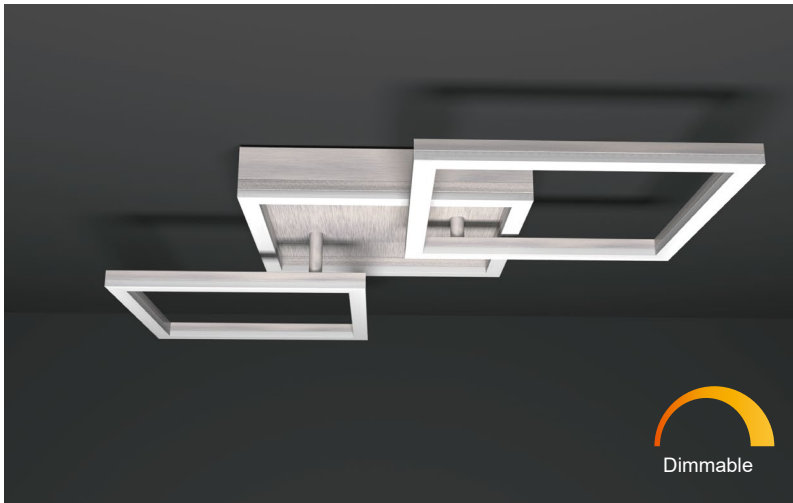

Bauhaus Specification

SUNWHITE with triac dimmalbe

Part No.	■ CTMB5445RN- 90025
Wattge	■ 45W
Voltage	■ AC200-240V
Current	■ 205mA
Dimmable	■ Dim to Warm
Dimmer type	■ Triac
CCT	■ 2100K~5000K
CRI	■ 95
Lumens	■ 3600lm (2700K)
Colour	■ Satin Nickel
Dimmension	■ 910* 425* 105mm (Maximum)
Life Span(hrs)	■ 5 year