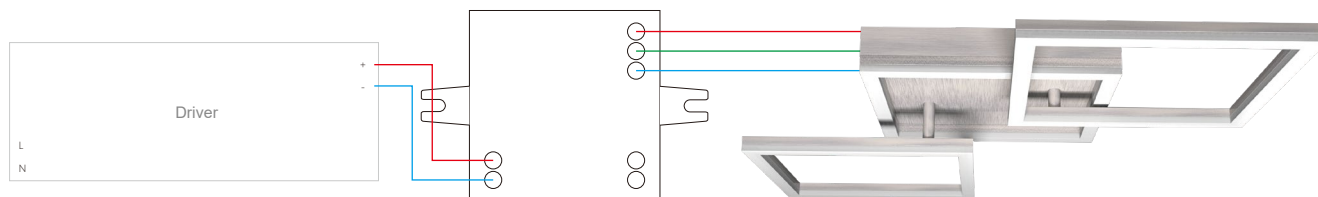

### SUNWHITE® Design Goals:

To accomplish the natural sunshine from day to night.  
CCT choosing by users, all colour light is on black body line that restoring the light from the nature  
Reduce inventory due to different colour temperatures