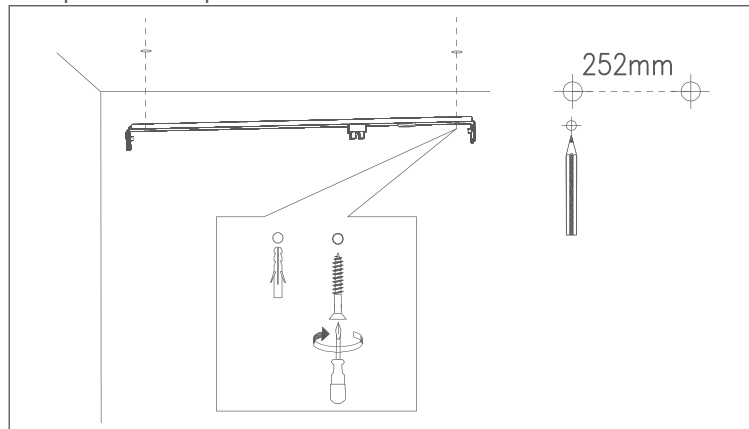

## Product Dimension

## Installation

Tools

1x

2x

3x

Step1: Line and punch

Step2: Connecting wire, fix the screws

Step3: Fix the holder's screws, adjust and check