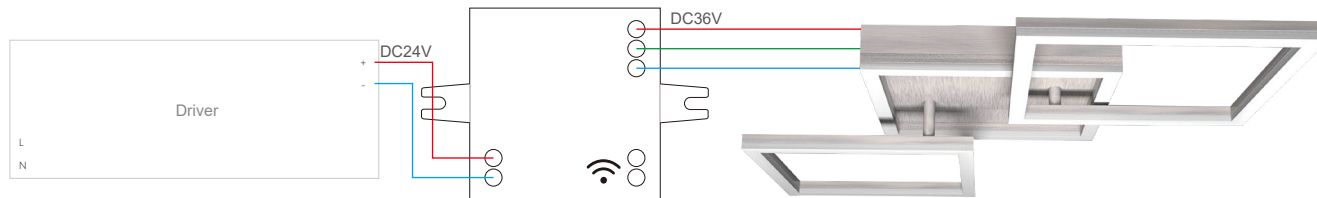

WIFI with (APP) -Model No.

Setting the CCT & Brightness as nature sunlight as healthy automatic
Adjusting the CCT & Brightness by user as prefer at the same time
Smart control by APP, both local and long-distance remote control

Adjusting the CCT & Brightness by APP(tuya) directly