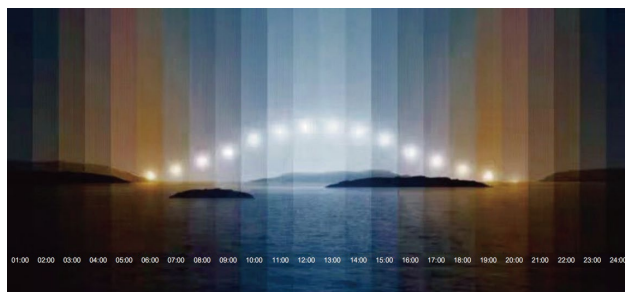

SUNWHITE & with triac dimmalbe

Choosing the CCT & Brightness as prefer

When the brightness turn to 20%, Can achieving dim to Warm function.
When the Brightness turn to less than 20%, it changes to SUNWHITE technology system ,
and changing the CCT as sunrise and sunset automatic in a day.